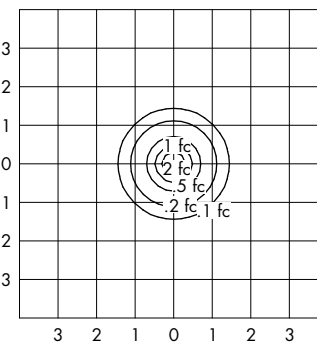

BIS18WLXX-CLO-GE
TEST NUMBER: 27584
LAMP: 18W LED NEUTRAL WHITE
LUMENS: 700
MOUNTING HEIGHT: 12 FEET