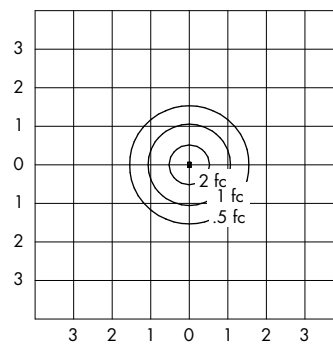

BIS42CCXX-CLO-GEP
TEST NUMBER: 26291
LAMP: 42W CFL
LUMENS: 3,200
MOUNTING HEIGHT: 12 FEET