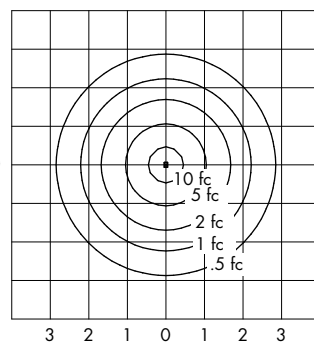

BIS175MXX-CLO-GEP
TEST NUMBER: 26240
LAMP: 175W MH, COATED
LUMENS: 15,000
MOUNTING HEIGHT: 12 FEET