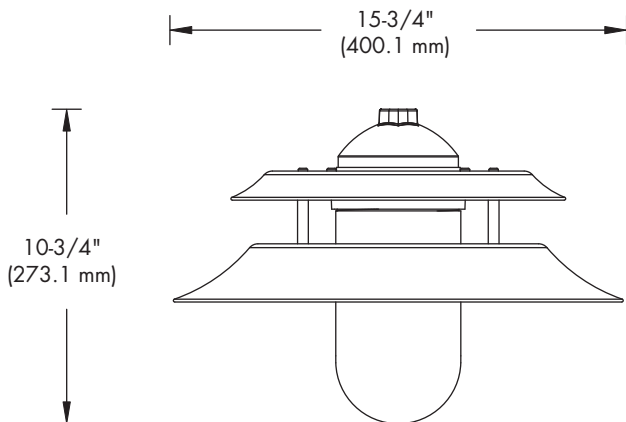

Warning: Refer to and follow the lamp manufacturer's warnings and instructions.

DIMENSIONS

BIS100IXX-CLO-GEP
 TEST NUMBER: 26243
 LAMP: 100W A19
 LUMENS: 1,680
 MOUNTING HEIGHT: 12 FEET

BIS175MXX-CLO-GEP
 TEST NUMBER: 26240
 LAMP: 175W MH, COATED
 LUMENS: 15,000
 MOUNTING HEIGHT: 12 FEET