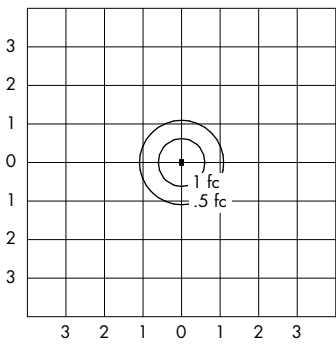

BIS100IXX-CLO-GEP
TEST NUMBER: 26243
LAMP: 100W A19
LUMENS: 1,680
MOUNTING HEIGHT: 12 FEET